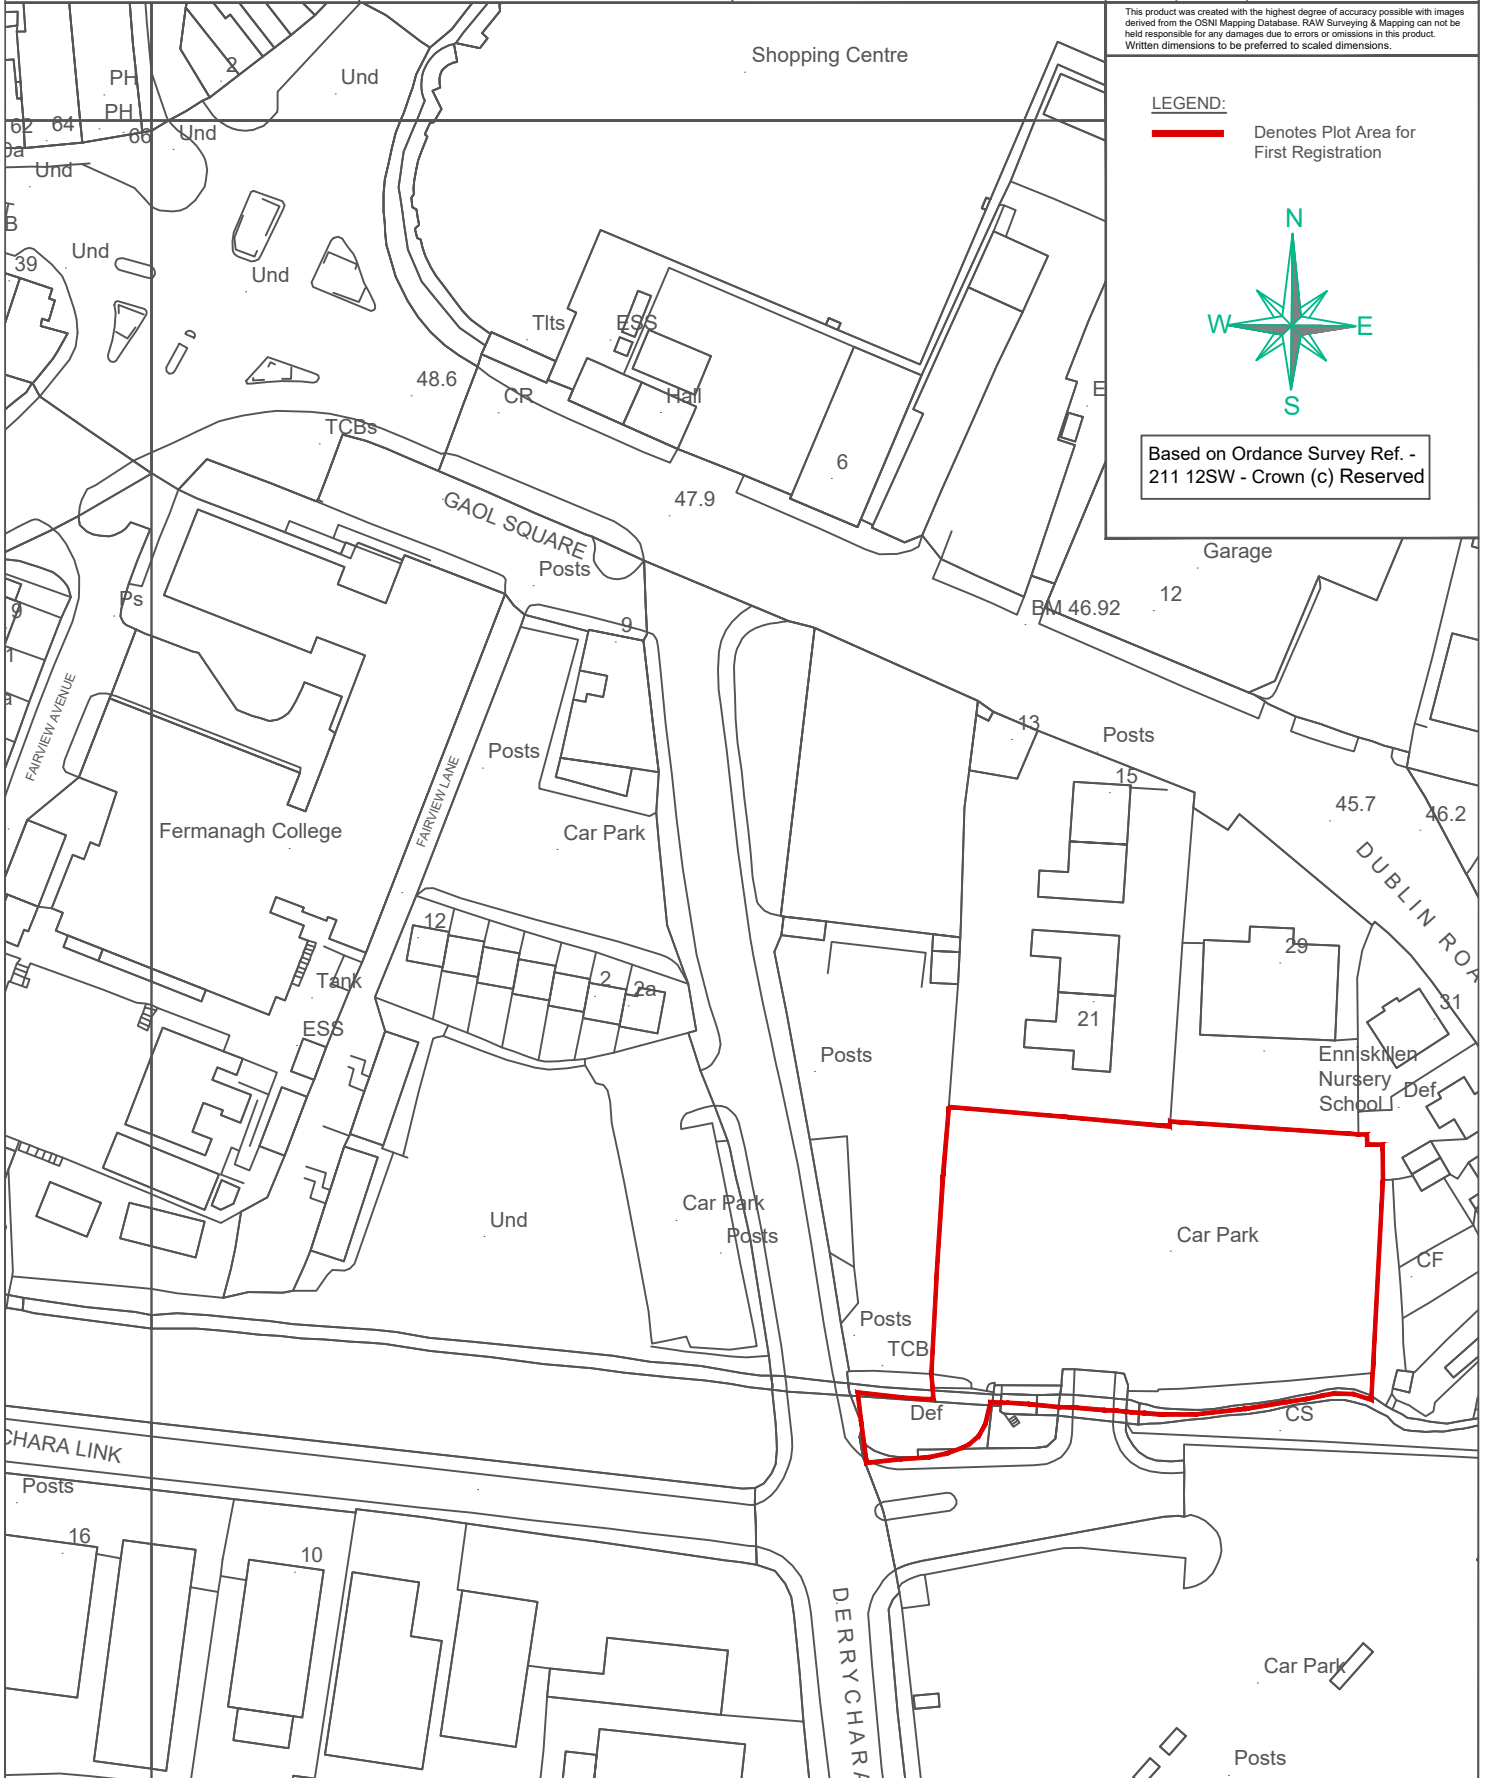

CLIENT South West College Enniskillen Campus	PROJECT Lands adjacent to South West College Enniskillen Campus	TITLE First Registration Map Plot 6 Area = 0.887 acres	SCALE 1:1250 @A4 DRAWN <i>RAW</i>	DATE 13.06.22 CHECKED	Revisions
---	--	---	---	---	------------------

	Address 1 Taylor Lane, Ruskey Road, Coagh Cookstown, Co Tyrone. BT80 0AA Tel. 028 86736575 Mob. 07709243607 Website www.rawsurveyingandmappingservices.co.uk E-mail roy@rawsurveyingandmappingservices.co.uk Roy.Woodward777@gmail.com (c) Crown Copyright 2022 - Permit ID 180033	DRAWING NO. i/221/DM-06
---	--	--