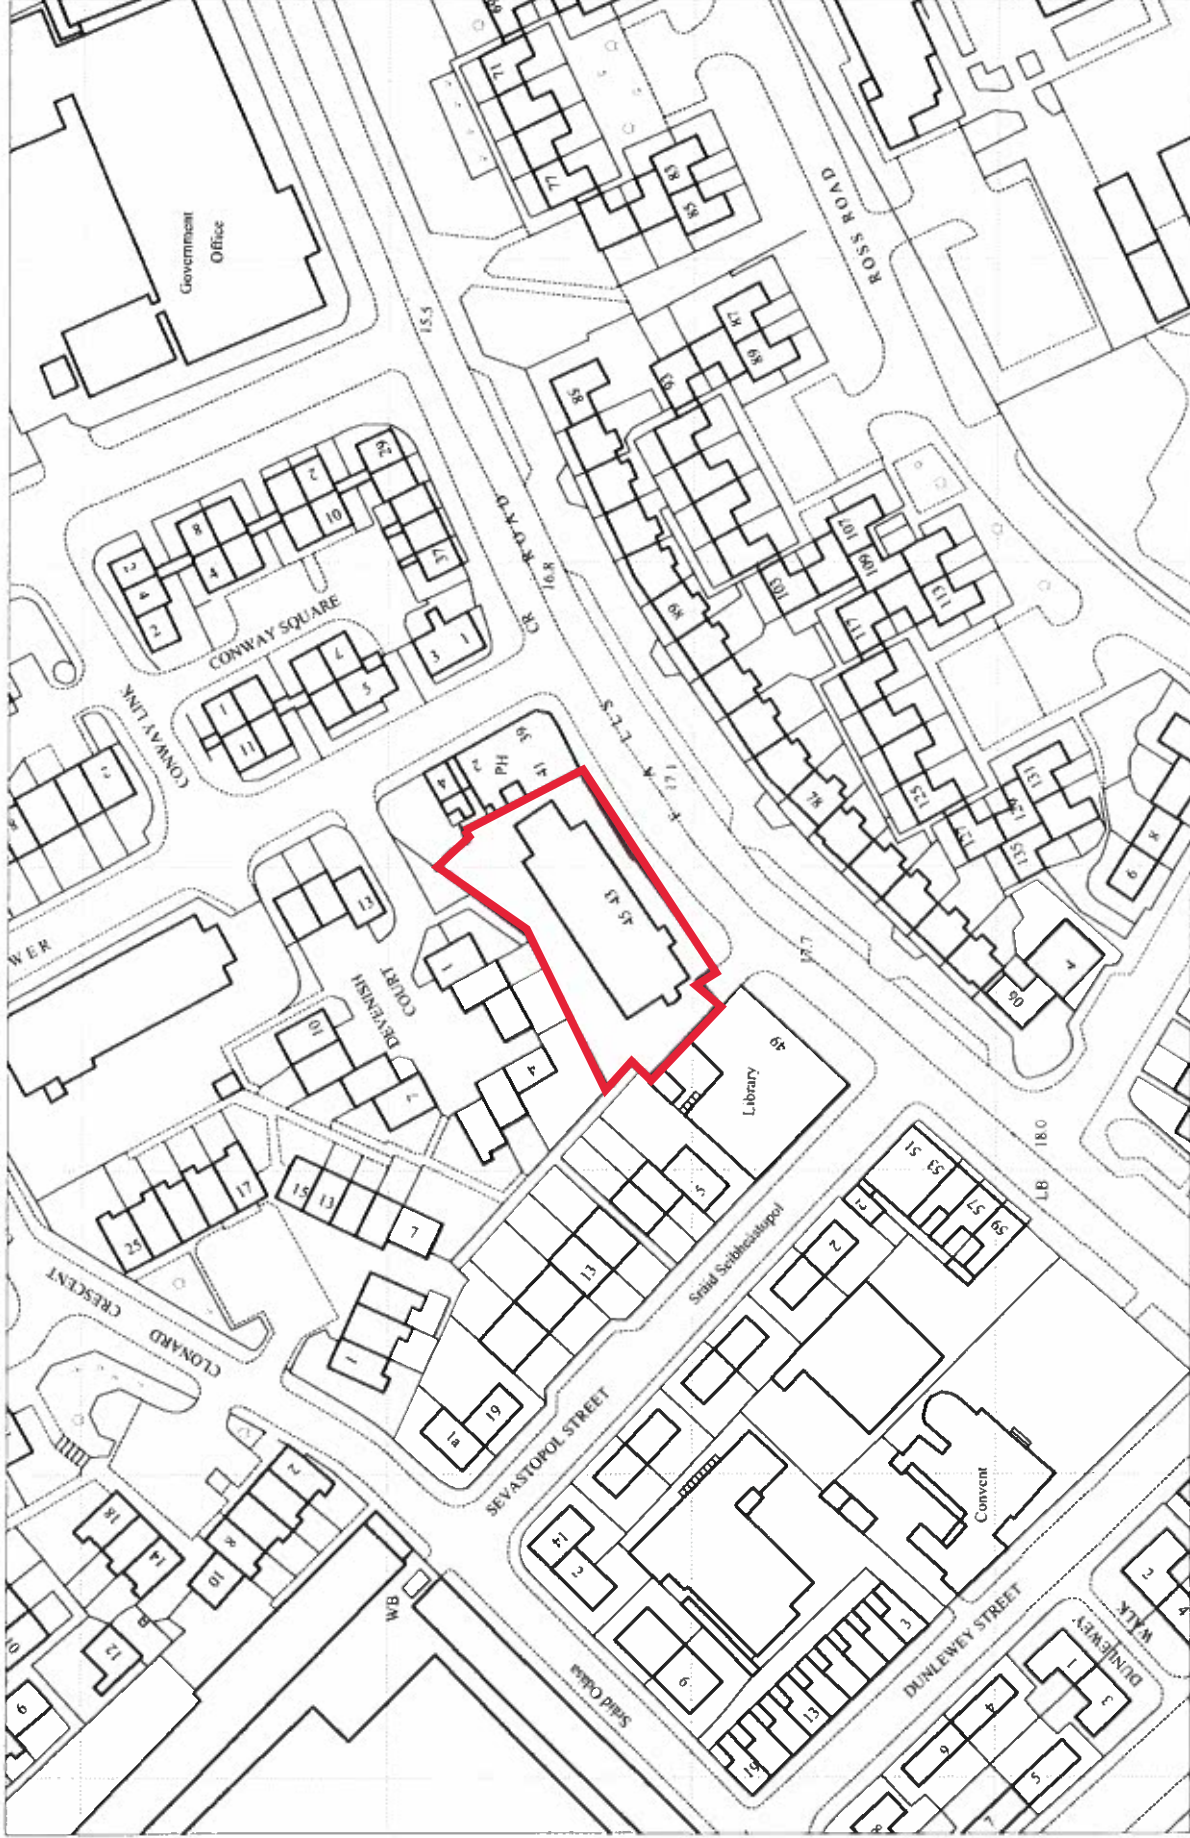

This map relates to the following address or grid reference

FALLS ROAD DSU, 43-45, FALLS ROAD, EDENDERRY, BELFAST, BT12 4PD

You may only copy this map with the permission of OSNI. See reverse for details.

Plot I.D. 80900

Licence / Permit No.

© Crown Copyright 2005