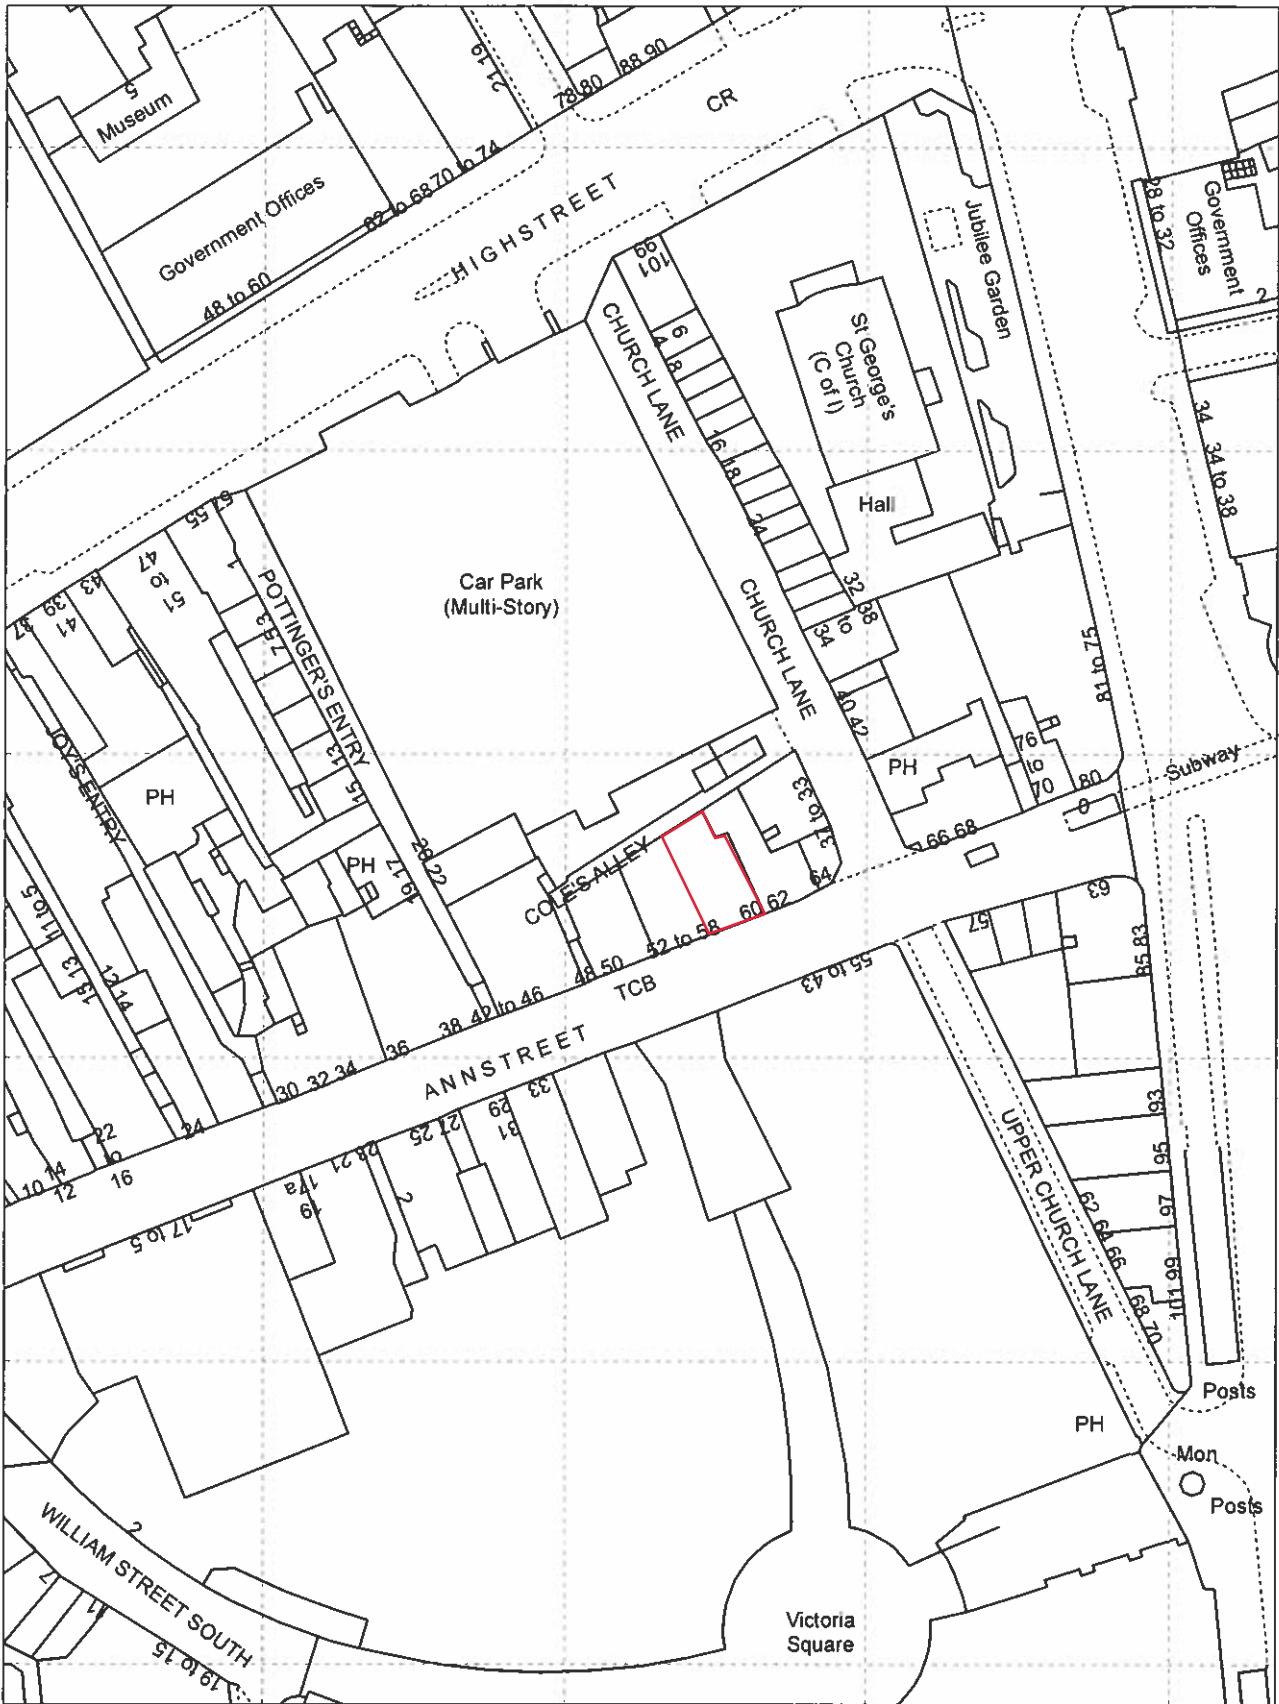

ACEmap® Single

Printed: 12/02/2024 Customer Ref:

Centre Point (Easting, Northing): 334112, 374333

56-58 ANN STREET, TOWN PARKS, BELFAST, BT1 4EG, 185870222

Scale: 1:1,250

Order no. ORD149056

Plan No. 13013SE2

374193

334007

334050

334100

334150

334200

Every care has been taken to ensure accuracy in the compilation of this map at the time of publication. Land & Property Services cannot, however, accept responsibility for errors or omissions and when such are brought to our attention, the amendment of any future publication as appropriate shall be entirely at our discretion. Ordnance Survey of Northern Ireland and ACEmap® are registered Trademarks of Department of Finance and Personnel.